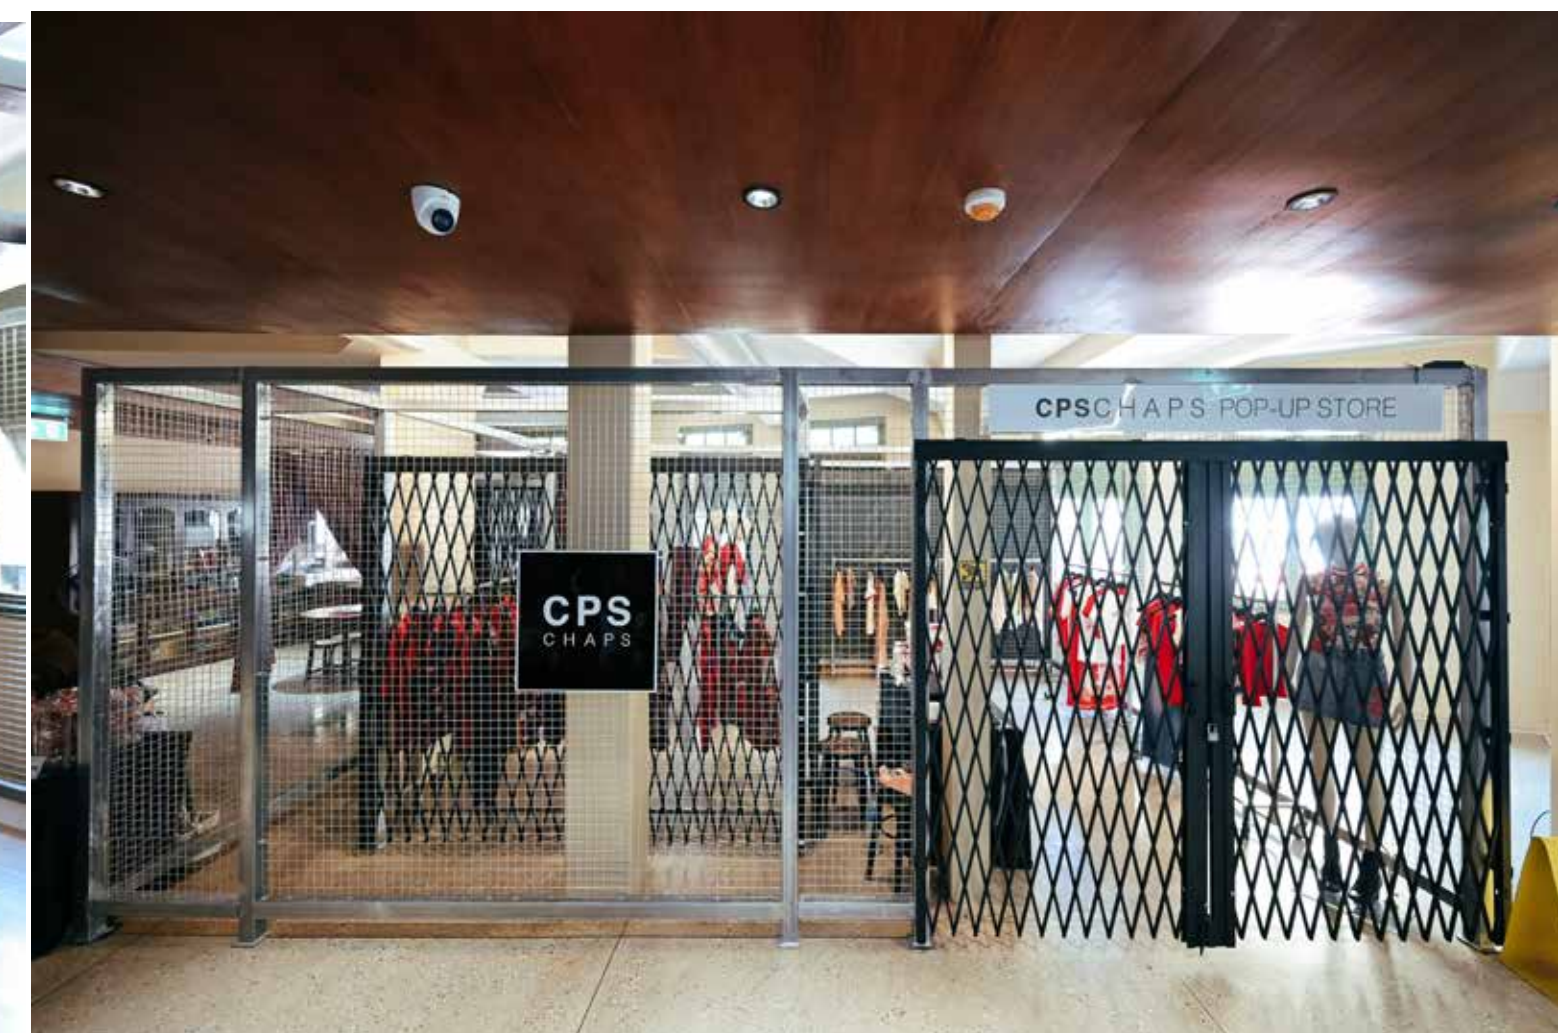

EXHIBITIONS

CPS CHAPS PRESENTED CPS TOWN AT THE CORNER HOUSE (2ND FLOOR), FEATURING THE LUNAR EXPERIENCE EXHIBITION. THE EVENT COMBINED TRADITION AND MODERN STYLE WITH A THEMED PHOTO BOOTH, FORTUNE MESSAGE PRINTS, WEEKEND TAROT READINGS, AND A CURATED SELECTION FROM THE LUNAR LUXE COLLECTION IN CELEBRATION OF THE LUNAR NEW YEAR.